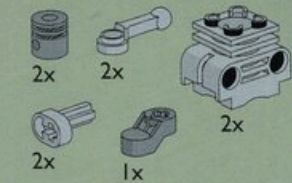

N. #5272 Cylinder Motor
9 pieces. \$2.99

O. #5284 Loading Grabs
3 pieces. \$3.99

P. #5294 Toggle Joints & Connectors
60 pieces. \$3.99

Q. #5201 Angle Pieces
20 pieces. \$3.99

R. #8720 Power Pack 54 pieces. \$35.99
Requires 6 AA batteries-not included.